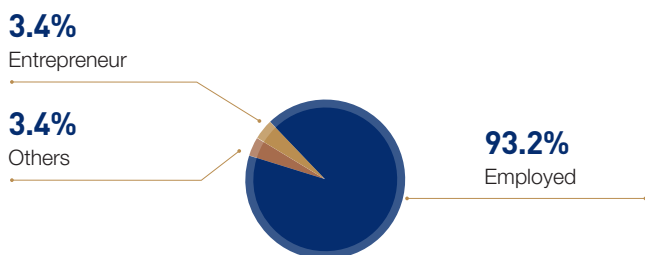

Employment Data for Master in Management Graduates of 2020

School of Economics and Management
Tsinghua University

Development after Graduation

Total
29

Types of Employers

Total
27

Geographical Distribution of Employers

Total
27

Industry Distribution

Total
27

Job Functions

Total
27