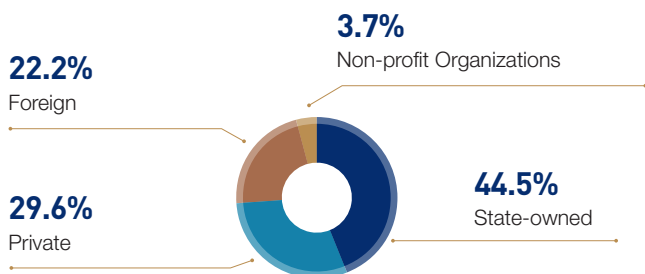

Employment Data for Master in Management Graduates of 2020

School of Economics and Management
Tsinghua University

Development after Graduation

Total
29

Types of Employers

Total
27

Geographical Distribution of Employers

Total
27

Industry Distribution

Total
27

Job Functions

Total
27