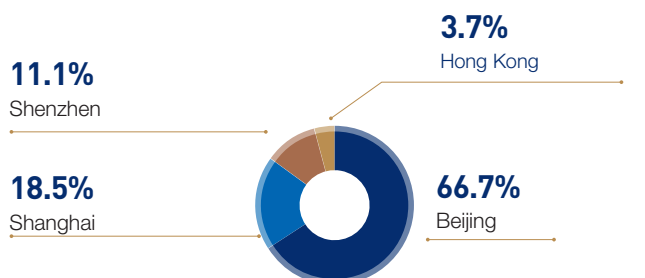

Employment Data for Master in Management Graduates of 2020

School of Economics and Management
Tsinghua University

Development after Graduation

Total
29

Types of Employers

Total
27

Geographical Distribution of Employers

Total
27

Industry Distribution

Total
27

Job Functions

Total
27