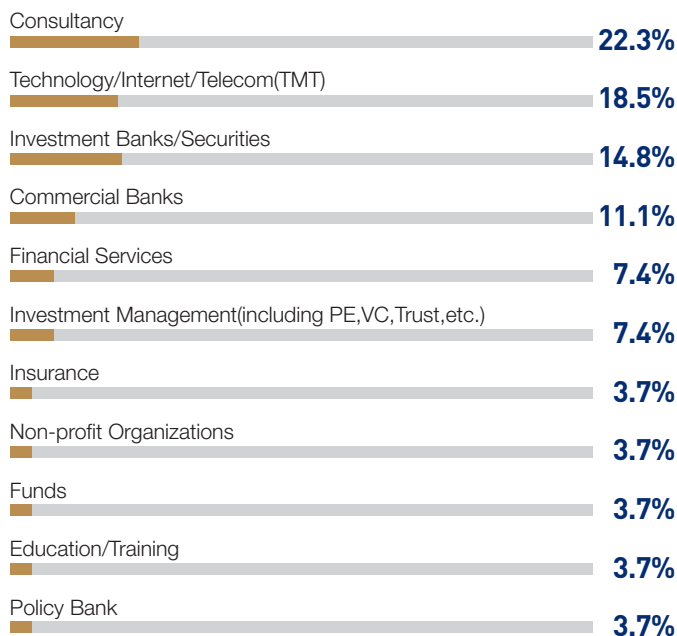

Employment Data for Master in Management Graduates of 2020

School of Economics and Management
Tsinghua University

Development after Graduation

Total
29

Types of Employers

Total
27

Geographical Distribution of Employers

Total
27

Industry Distribution

Total
27

Job Functions

Total
27